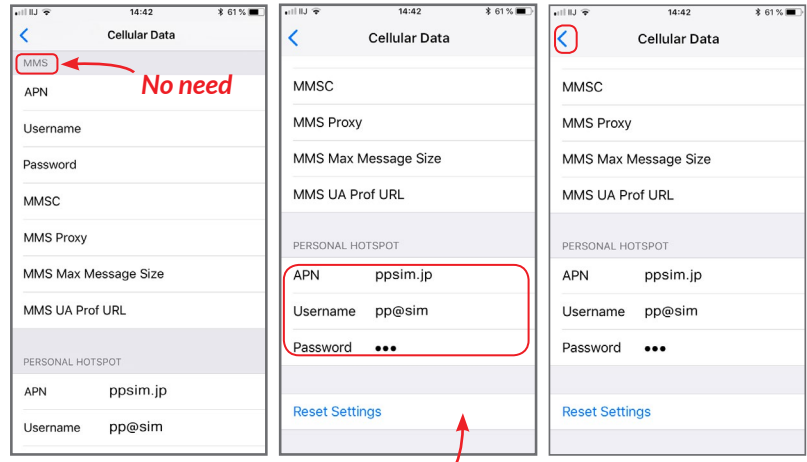

☎ Los Angeles + 1 800 835 6135

☎ Kyoto +81 (0) 75 752 3518

✉ contact@japan-experience.com

www.japan-experience.com | www.japan-rail-pass.com

Prepaid SIM CARD

INSTRUCTIONS

IOS

- 1| Tap the settings icon on the Home screen.
- 2| Select [Cellular] and turn on [Enable 3G] or [Enable LTE].
- 3| Select [Cellular], and then select [APN Settings] or [Cellular Network].
- 4| Set the Cellular settings using the APN provided above.

APN	
Name	ppsim
APN	ppsim.jp
User name	pp@sim
Password	jpn
Authentication type	PAP or CHAP

ANDROID

- 1| Select [Settings] on the main menu.
- 2| Select [Settings] - [Wireless & Networks] - [More...], and then select [Mobile networks].
- 3| Select [Access Point Names], and then select [New APN] from [+] or from the menu. Enter the APN, and authentication type provided above.
- 4| Select [Save] from the menu, then return to the APN list and select the APN that you set up.