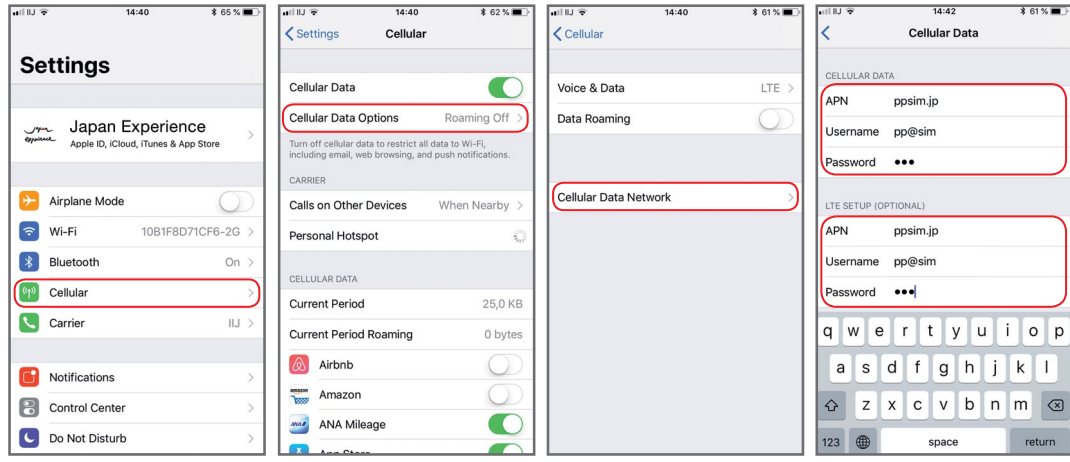

☎ Los Angeles + 1 800 835 6135

☎ Kyoto +81 (0) 75 752 3518

✉ contact@japan-experience.com

www.japan-experience.com | www.japan-rail-pass.com

Prepaid SIM CARD

INSTRUCTIONS

IOS

- 1| Tap the settings icon on the Home screen.
- 2| Select [Cellular] and turn on [Enable 3G] or [Enable LTE].
- 3| Select [Cellular], and then select [APN Settings] or [Cellular Network].
- 4| Set the Cellular settings using the APN provided above.

APN	
Name	ppsim
APN	ppsim.jp
User name	pp@sim
Password	jpn
Authentication type	PAP or CHAP

ANDROID

- 1| Select [Settings] on the main menu.
- 2| Select [Settings] - [Wireless & Networks] - [More...], and then select [Mobile networks].
- 3| Select [Access Point Names], and then select [New APN] from [+] or from the menu. Enter the APN, and authentication type provided above.
- 4| Select [Save] from the menu, then return to the APN list and select the APN that you set up.